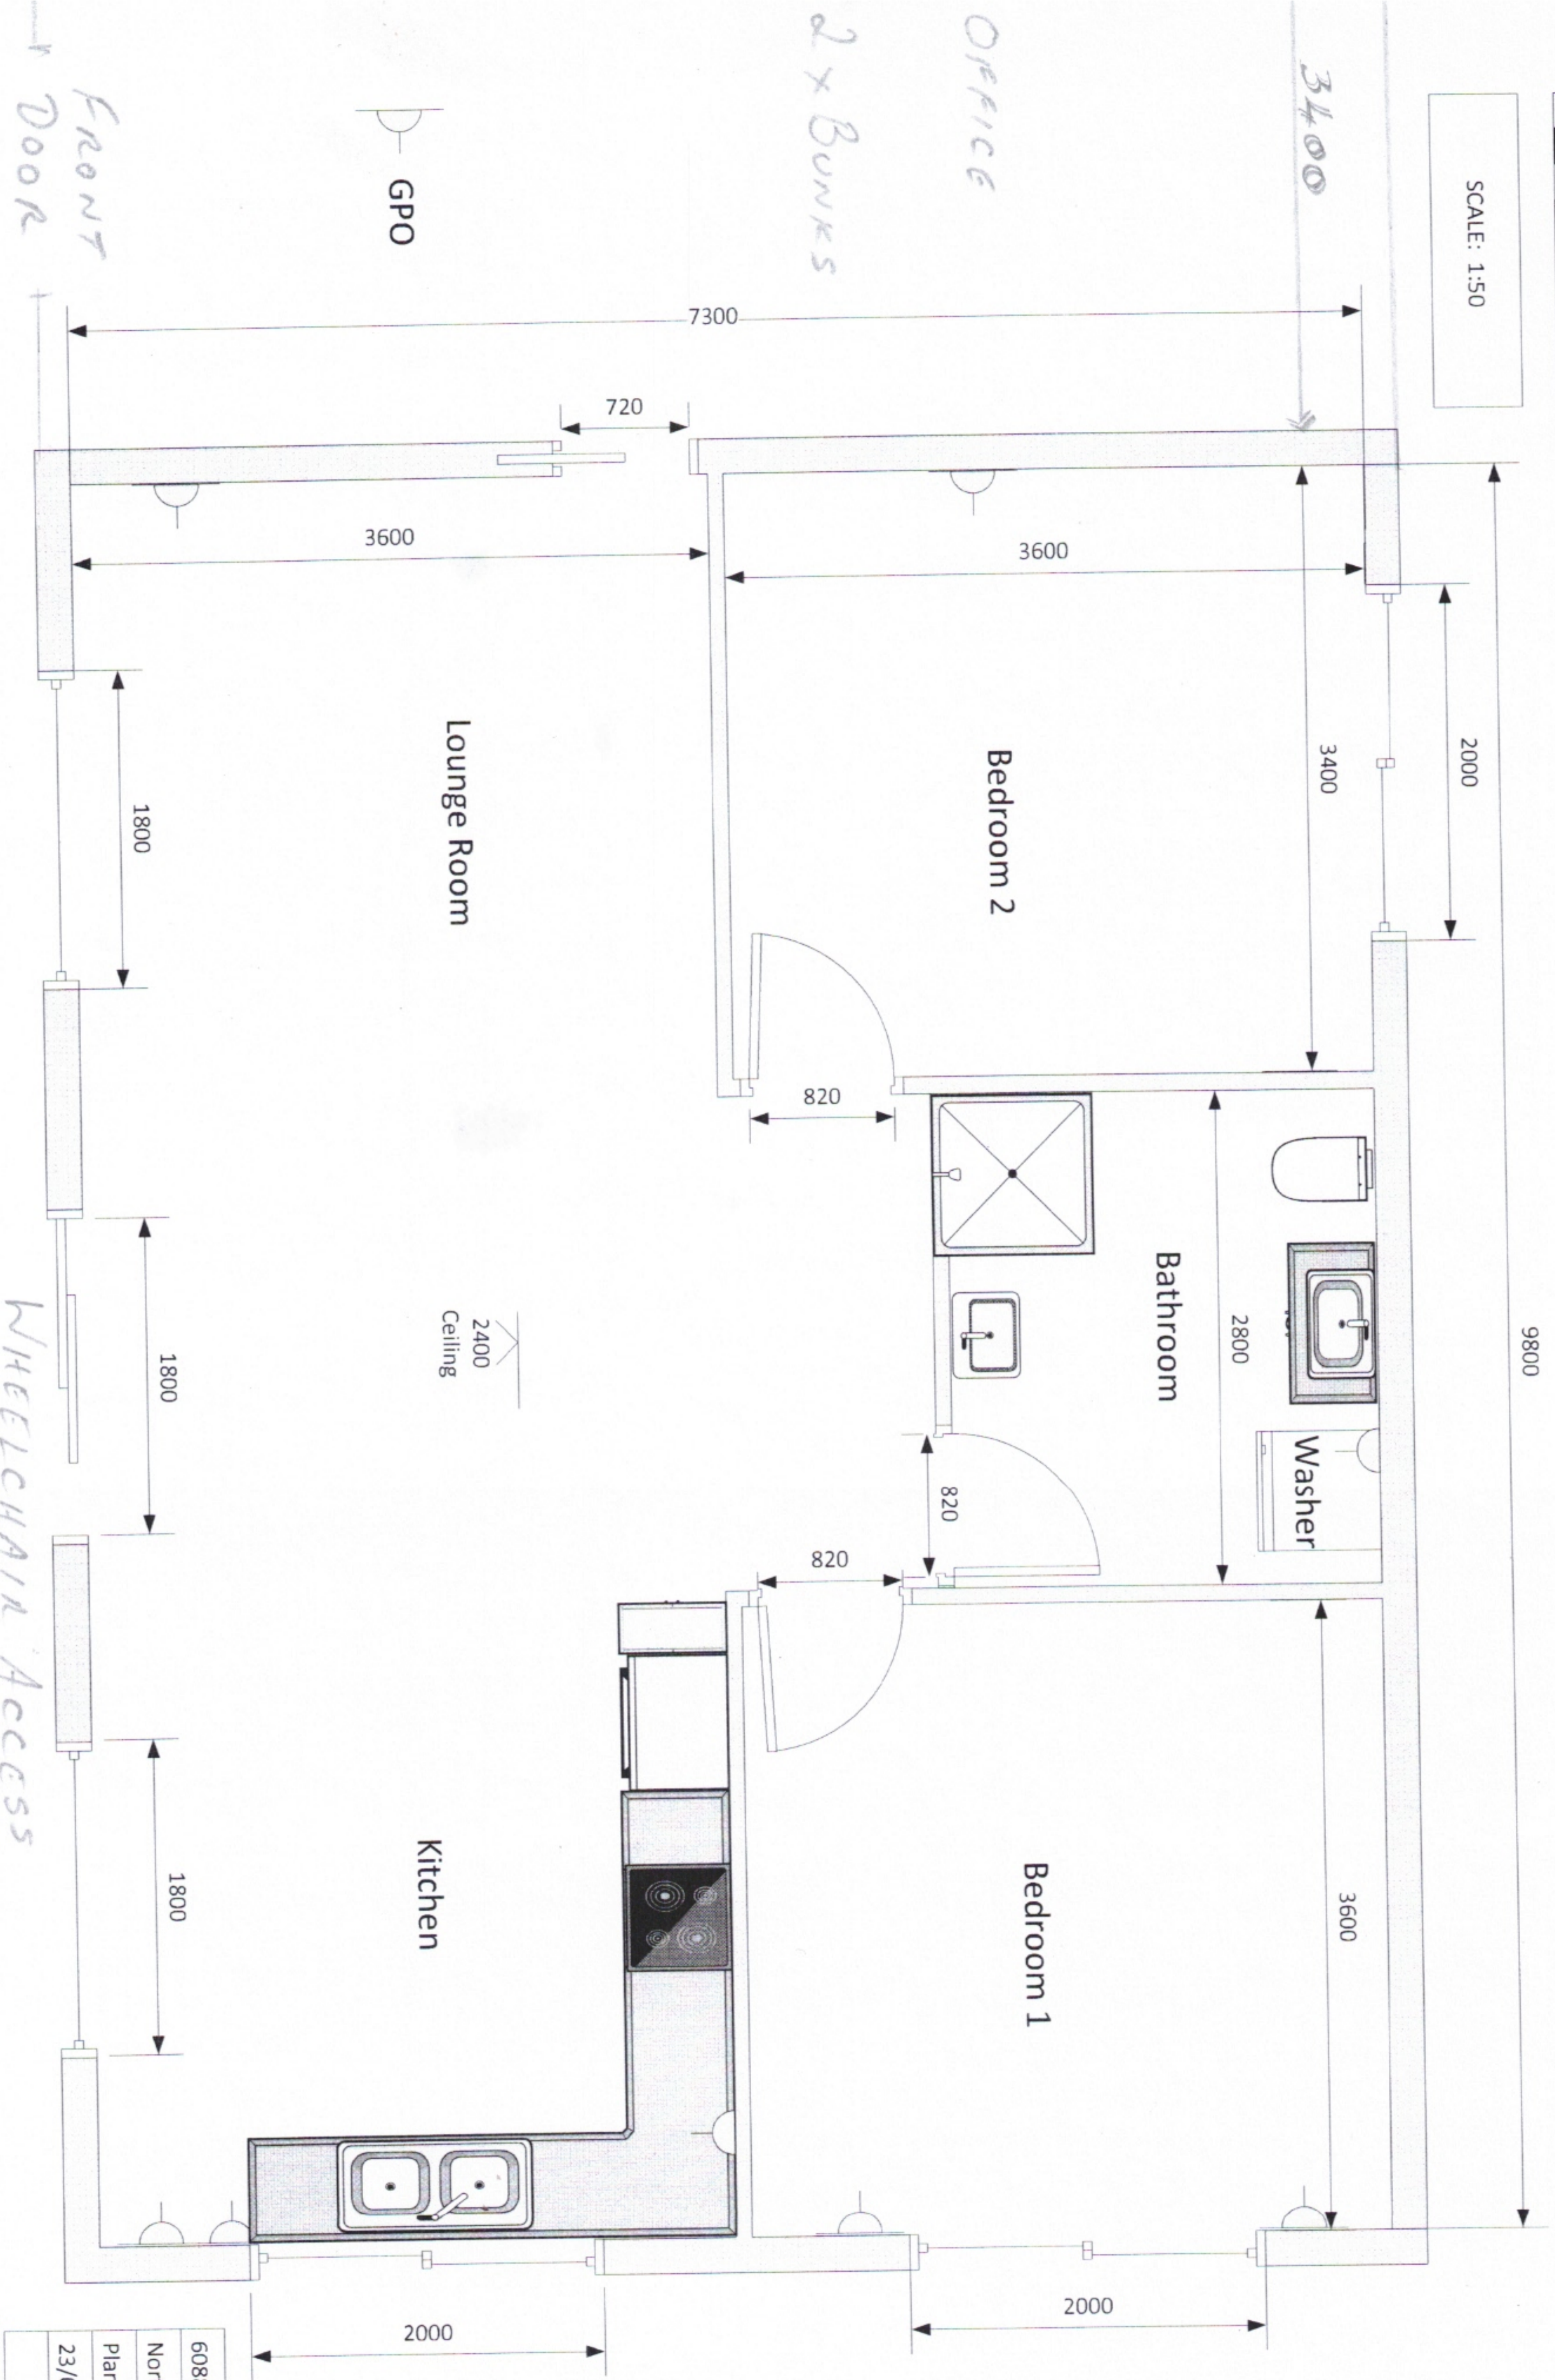

10459

8274

10460

Proposed holiday house

13435

9650

Car parking

Vehicle access way

4393

UNDERCROFT UNIT

SCALE: 1:50

2400 Ceiling

6088 Vasse Highway
Northern Lower Level
Plans
23/02/2023

Undercroft unit -  
north facing