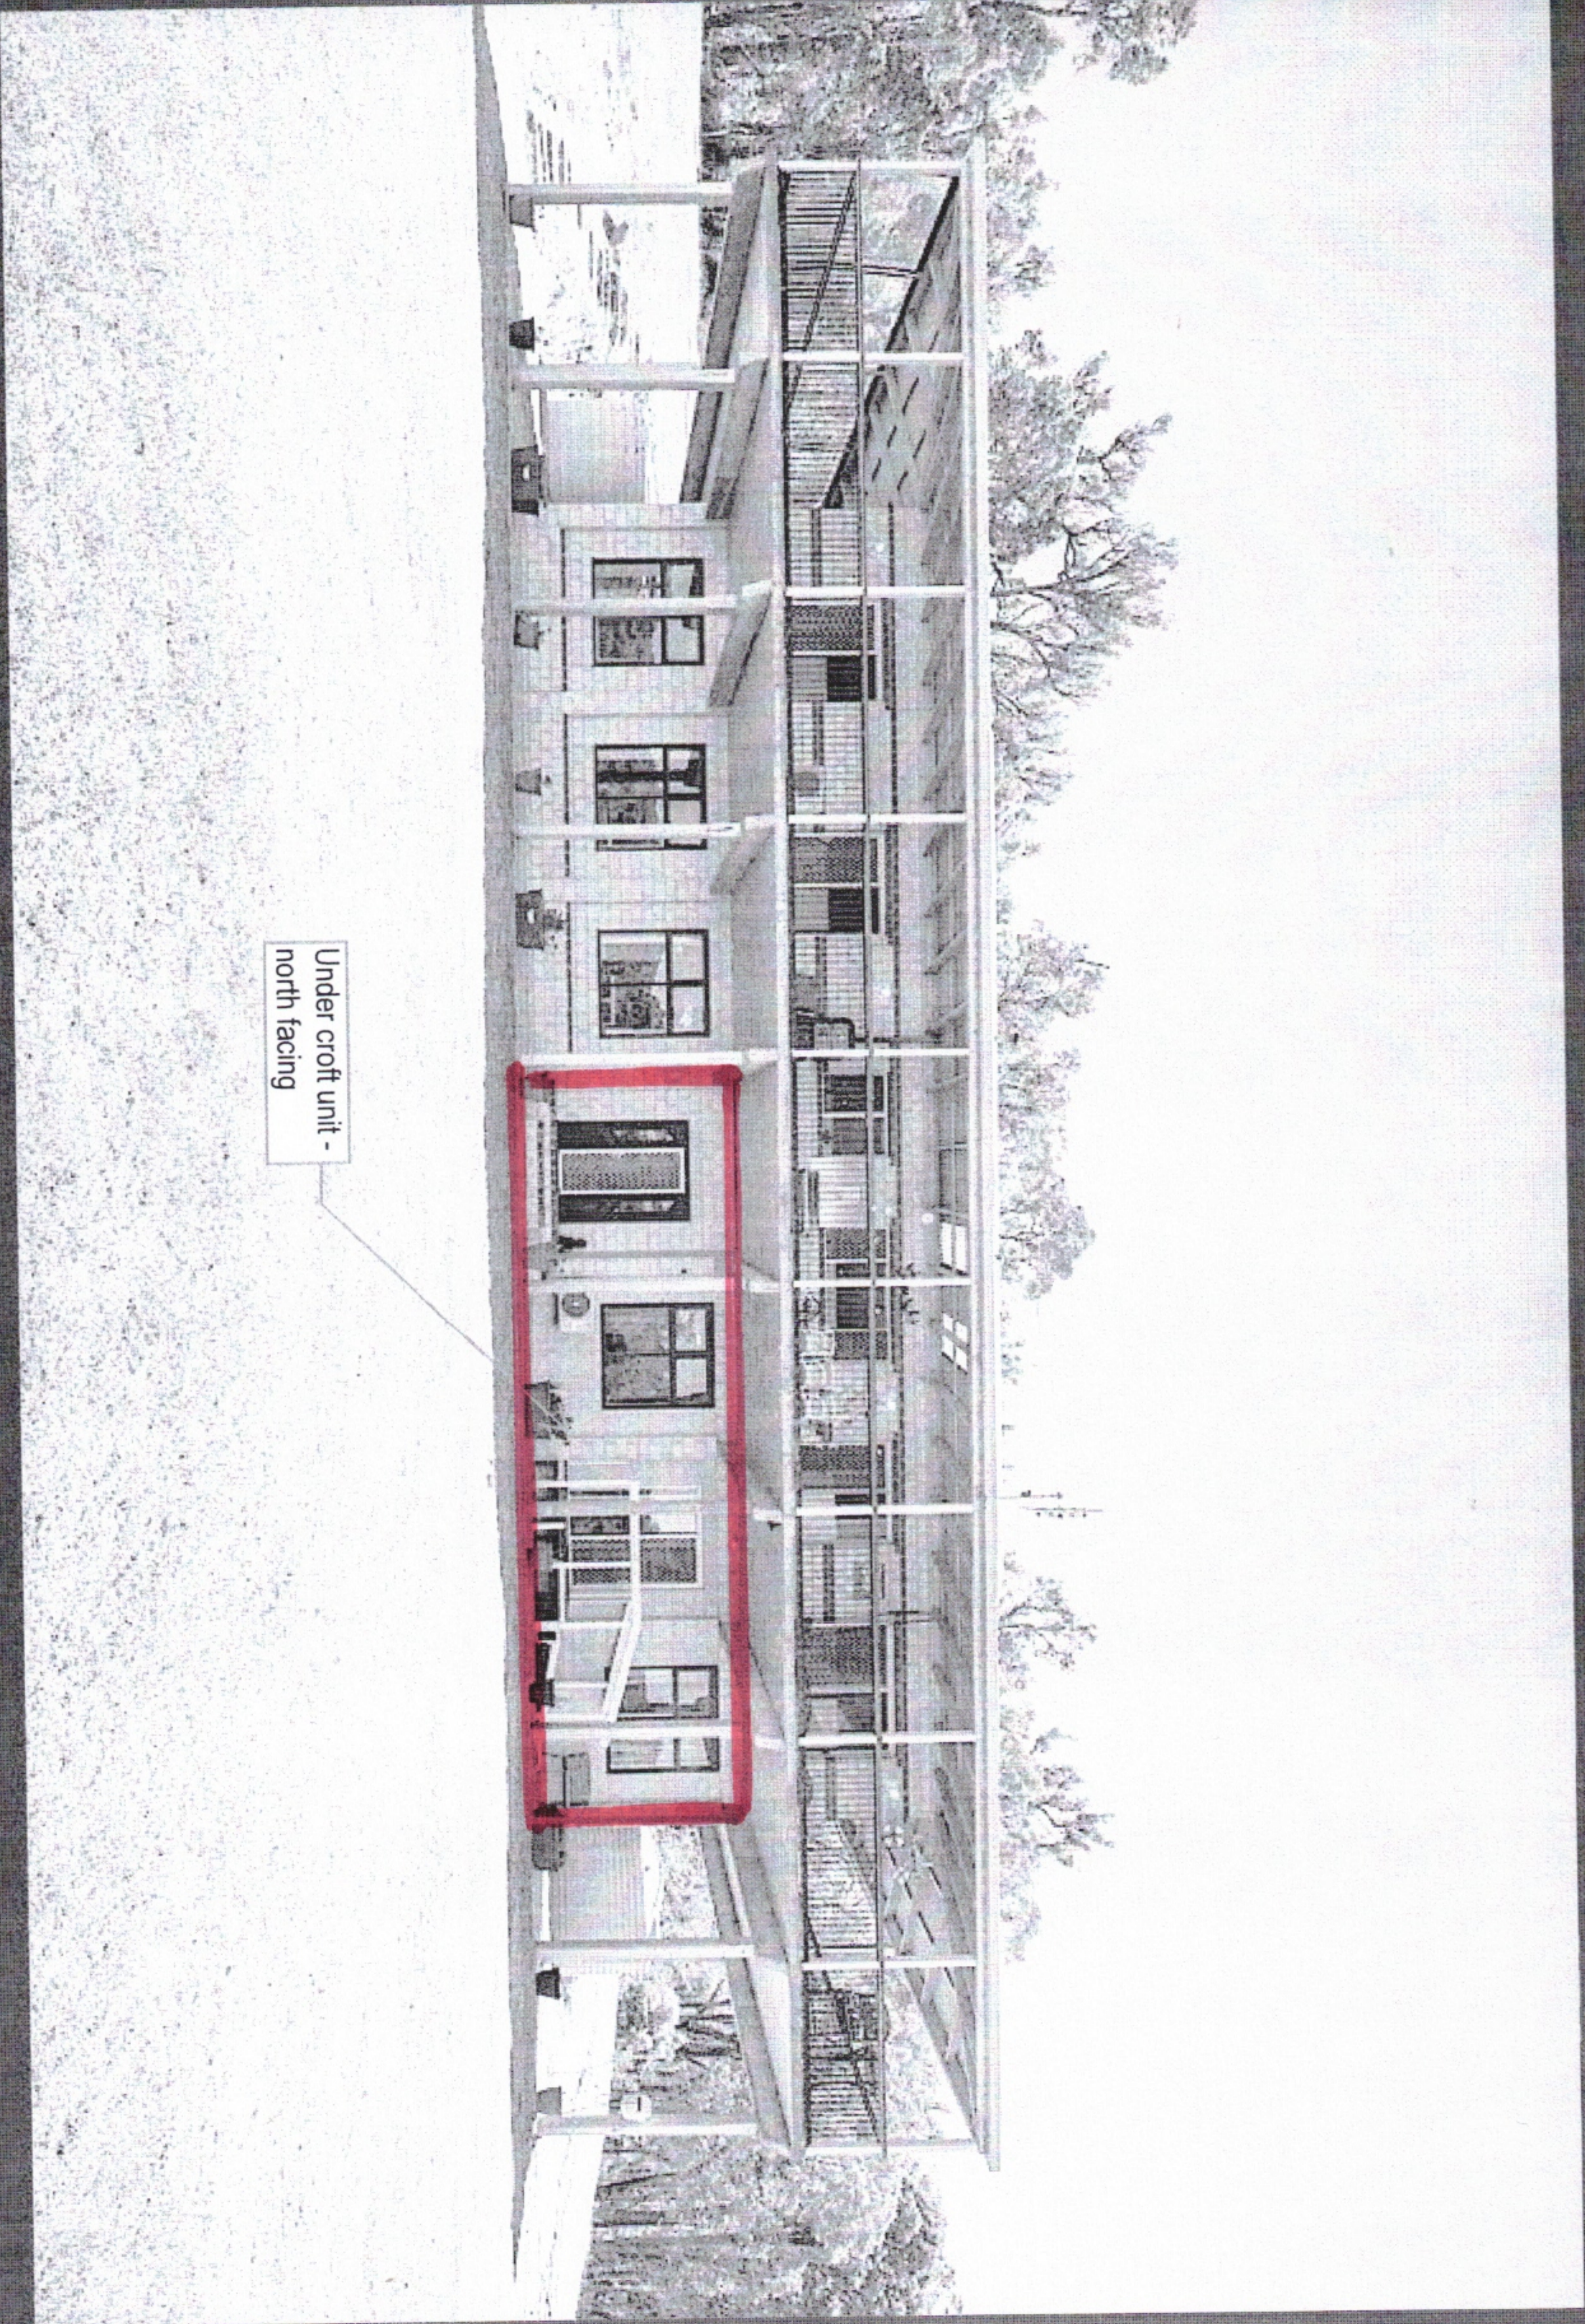

10459

8274

10460

Proposed holiday house

13435

9650

Car parking

Vehicle access way

4393

UNDERCROFT UNIT

SCALE: 1:50

2400 Ceiling

6088 Vasse Highway
Northern Lower Level
Plans
23/02/2023

Undercroft unit -  
north facing